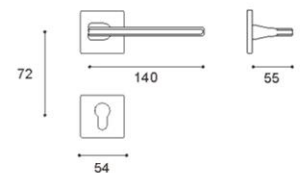

Pearl Nickel & Matt Gold

**Size**

IISDCO®

NO.: BJ89243

Available Finish

BLK & SBN

Tao

Size