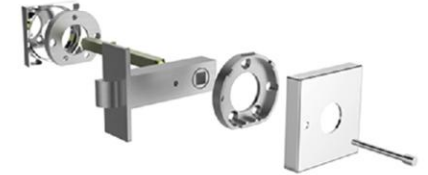

Option 1

Privacy Function - BW Series

Suitable for bathroom, you can press the pin down to lock the door. In case of emergency, you can open the door with a sharp tool to push out the pin.