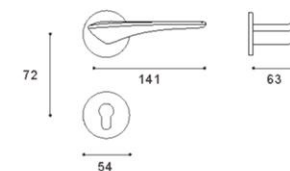

IISDCO®

NO.: BJ84283

Available Finish

Size