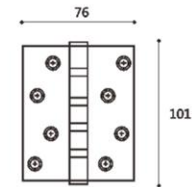

Door Hinge

Main Material:
Stainless steel

Application:
All kinds of wooden gates,
interior doors

Main Specification:
4"x3"x2.5mmx2BB
4"x 3"x3mmx2BB

Size: