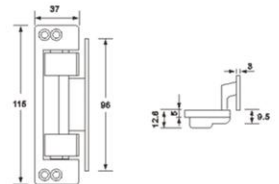

### YLS-940 Door stopper

Materials: 304 Stainless Steel  
Finishes: ● Satin Stainless Steel

IISDCO®

Available Finish:

Matt black

Size

**YLS-032**

Material: Zinc alloy  
 Application: Wooden door  
 Opening degree: 180  
 Max bearing: 60KG/PAIR  
 Door thickness: 45-50mm  
 Width of door: less than 900mm  
 Height of door: less than 2300mm

Adjustment:  
 Up & Down: ±2mm  
 Left & Right: ±2mm  
 Inward & Outward: ±1mm

**Size**

Matt black

Satin black nickel

Pearl chrome

Matt gold

**YLS-033**

Material: Zinc alloy  
 Application: Wooden door  
 Opening degree: 180  
 Max bearing: 80KG/PAIR  
 Door thickness: 45-50mm  
 Width of door: less than 900mm  
 Height of door: less than 2300mm