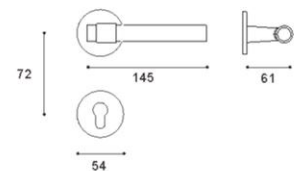

IISDCO®

NO.: BJ84288

Available Finish

Matt Satin Chrome

Matt Black

Pattern

Size

IISDGO®