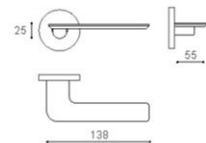

Matt black
Insert: Matt satin nickel

Size