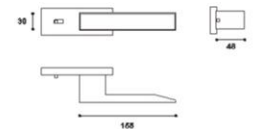

IISDGO®

NO.: BDW252

Available Finish:

Matt White

Matt black

Silver

Size