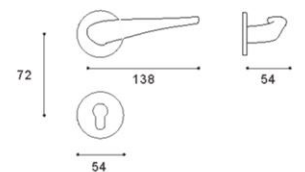

NO.: BJ84233

Available Finish

Polish Chrome

Dolphin

Size

IISDCO®

NO.: BJ84241

Available Finish