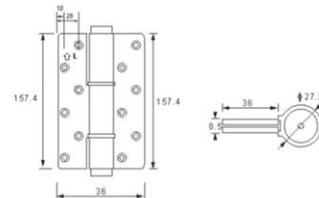

6 Inch AE Type Hydraulic hinge

Main Material: Aluminum

Application: Wooden door

Optional Functions: 1. Positioning
2. Soft closing
3. Universal

Size: