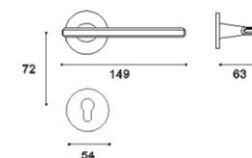

IISDCO®

NO.: BJ84334

Available Finish

Matt Black & Matt Satin Chrome

Matt Black & Matt Satin Chrome

Matt Black & 22K Matt Gold

Matt Black & 22K Matt Gold

Grain

Size