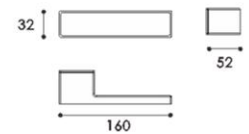

Size

32
52
160