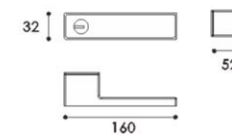

**Endless**

**Size**

IISDGO®

**NO.: B262F-C**  
(Hidden cylinder )

**Available Finish:**

Matt White

Satin champagne

Platinum grey