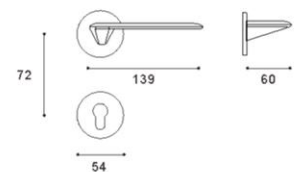

Matt Black

Matt Satin Chrome

Smooth Stone

Size

IISDCO®

NO.: BJ84249

**Available Finish**

Matt Satin Nickel