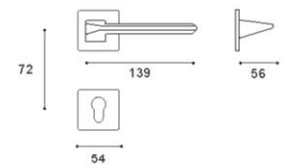

IISDCO®

NO.: BJ89222

Available Finish

Size