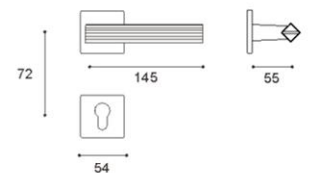

**Available Finish**

Matt Black & Matt Satin Chrome

Matt Black & 22K Matt Gold

**Size**

IISDCO®

NO.: BJ84334

**Available Finish**

Matt Black & Matt Satin Chrome