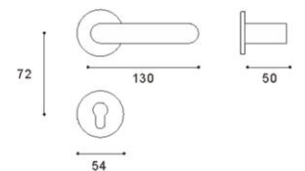

NO.: BJ84245

Available Finish

Satin Black Nickel

Reunion

Size