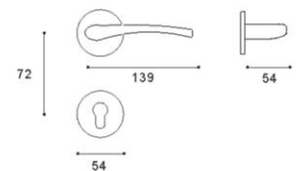

IISDCCO®

NO.: BJ84205

Available Finish

Size