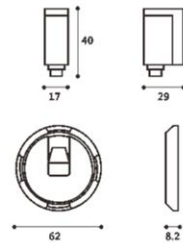

YLS938A

Materials: 304 Stainless Steel
size: