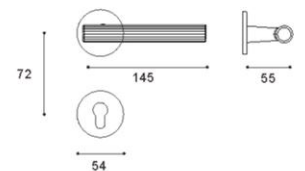

NO.: BJ84294

Available Finish

MSN & SBN

MG & SBN

Grain

Size

IISDCO®

NO.: BJ89316