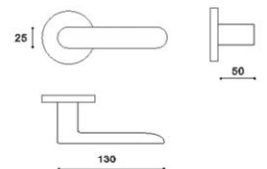

Matt Black

Endless

Size

IISDGO®

NO.: BW63245

Available Finish:

Matt black

Size