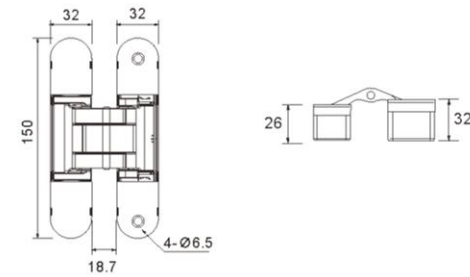

Adjustment:  
 Up & Down: ±2mm  
 Left & Right: ±2mm  
 Inward & Outward: ±1mm

**Size**

Matt black

Satin black nickel

Pearl chrome

Matt gold

**YLS-033**

Material: Zinc alloy  
 Application: Wooden door  
 Opening degree: 180  
 Max bearing: 80KG/PAIR  
 Door thickness: 45-50mm  
 Width of door: less than 900mm  
 Height of door: less than 2300mm

Adjustment:  
 Up & Down: ±3mm  
 Left & Right: ±2mm  
 Inward & Outward: ±1mm

**Size**

Matt black

Satin black nickel

Pearl chrome

Matt gold