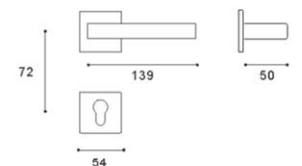

IISDCO®

NO.: BJ89231

Available Finish

Size