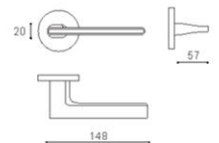

IISDCO®

NO.: BW63204

IISDCO®

NO.: BW63269

Available Finish:

Matt black

Available Finish:

Matt black
Insert: Matt satin nickel

Size

Size