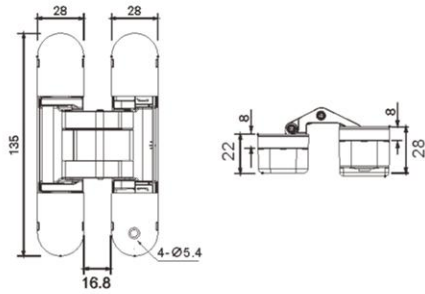

Adjustment:  
 Up & Down: ±2mm  
 Left & Right: ±2mm  
 Inward & Outward: ±1mm

**Size**

Matt black

Satin black nickel

Pearl chrome

Matt gold

**YLS-033**

Material: Zinc alloy  
 Application: Wooden door  
 Opening degree: 180  
 Max bearing: 80KG/PAIR  
 Door thickness: 45-50mm  
 Width of door: less than 900mm  
 Height of door: less than 2300mm