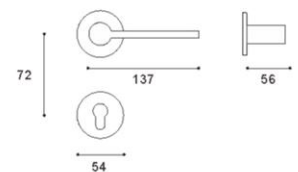

Size

IISDCCO®

NO.: BJ84208

Available Finish

Matt Satin Nickel

Matt Black

Bamboo

Size