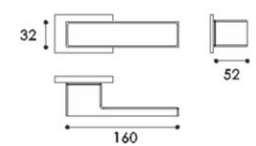

Platinum grey

Matt Black

**Endless**

**Size**

IISDGO®

NO.: BDW252

**Available Finish:**

Matt White