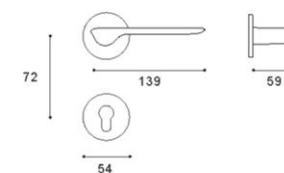

IISDCO®

NO.: BJ84249

Available Finish

Matt Satin Nickel

Matt Black

Matt Satin Chrome

Size