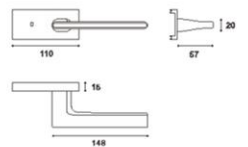

IISDGO®

NO.: BDW269

Available Finish:

Matt black

Matt White

Platinum grey

Puka

Size