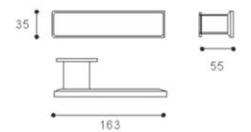

IISDCO®

NO.: B313

Available Finish:

Platinum grey

Satin champagne

Matt Black

Endless

Size