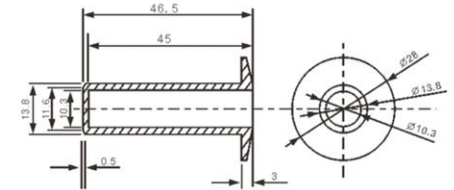

YLS-940 Door stopper

Materials: 304 Stainless Steel
Finishes: ● Satin Stainless Steel