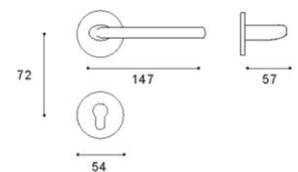

**Size**

IISDCO®

NO.: BJ84232

Available Finish

Matt Satin Nickel

Matt Black

Moon Ring

Size