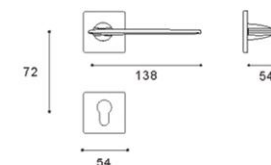

Size

IISDCCO®

NO.: BJ84208

Available Finish

Matt Satin Nickel

Matt Black

Bamboo

Size