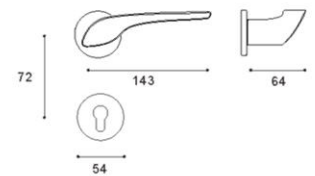

IISDCO®

NO.: BJ84312

Available Finish

Size